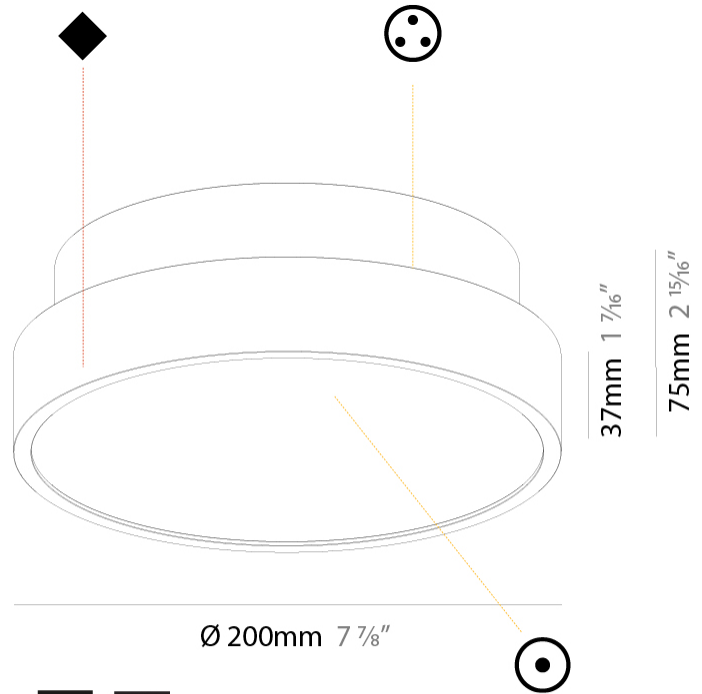

GENERAL

Series: Sign Diva
Subseries: Sign Diva
Brand: Prolicht
Division: Architectural
Mounting Type: Surface
Mounting Location: Ceiling
Subcategory: Ambient

PHYSICAL

Shape: Round
Diameter (mm): 200
Diameter (in): 7 7/8
Height (mm): 75
Height (in): 2 15/16
Light Distribution: Direct / Indirect
Weight (kg): 1.12
Weight (lbs): 2.469
Diffuser: Direct - PMMA - Opal/Micro-Prism/Sparkling Secret/Vintage Industrial with Shine Ring / Indirect - White/Yellow/Orange/Red/Blue/Green
Fixture Finish: SSR / BKV / CWI / CRY / HAB / UFT / ITA / RUA / FTG / MYG / LOD / PUS / FRO / FUP / KIA / POP / BLS / SPG / MEY / GOH / GUM / CHC / COM / ABZ / JAG / OBR / MOS / ROR
Fixture Material: Extruded Aluminum / Steel

ELECTRICAL

Lamp Type: LED (Zhaga Standard)
Input Wattage (W): 12.1
Total Output Wattage (W): 11
Dimming: Tri-Mode (Non-Dimming and Phase Dimming (120Vac only) and 0-10V Dimming)
Driver Included: Yes
Driver Location: Integrated
Driver Type: Constant Current - Universal
Driver Class: Class 2
Input Voltage (V): 120 - 277
Constant Current (MA): 350

LED

Color Temperature (°K): 3000 / 3500 / 4000
Max. Delivered Lumen (lm): 1100 / 1117 / 1140
CRI: >90 CRI
Lamp Life (hrs): 50000

OPTICAL

RATINGS AND CERTIFICATIONS

Certified By: Certified for North American Standards
IP rating: IP20